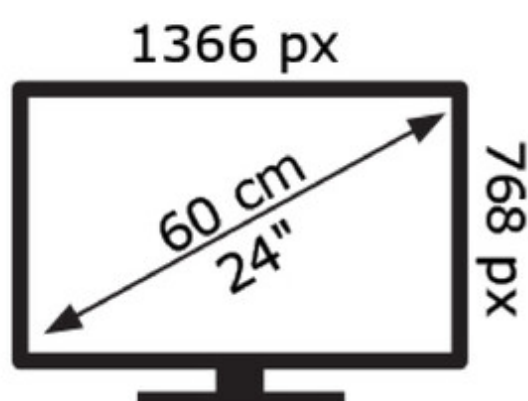

ENERGY

TOSHIBA

24W3163DG

22 kWh/1000h

ABCDEF **G**

32 kWh/1000h

50597017